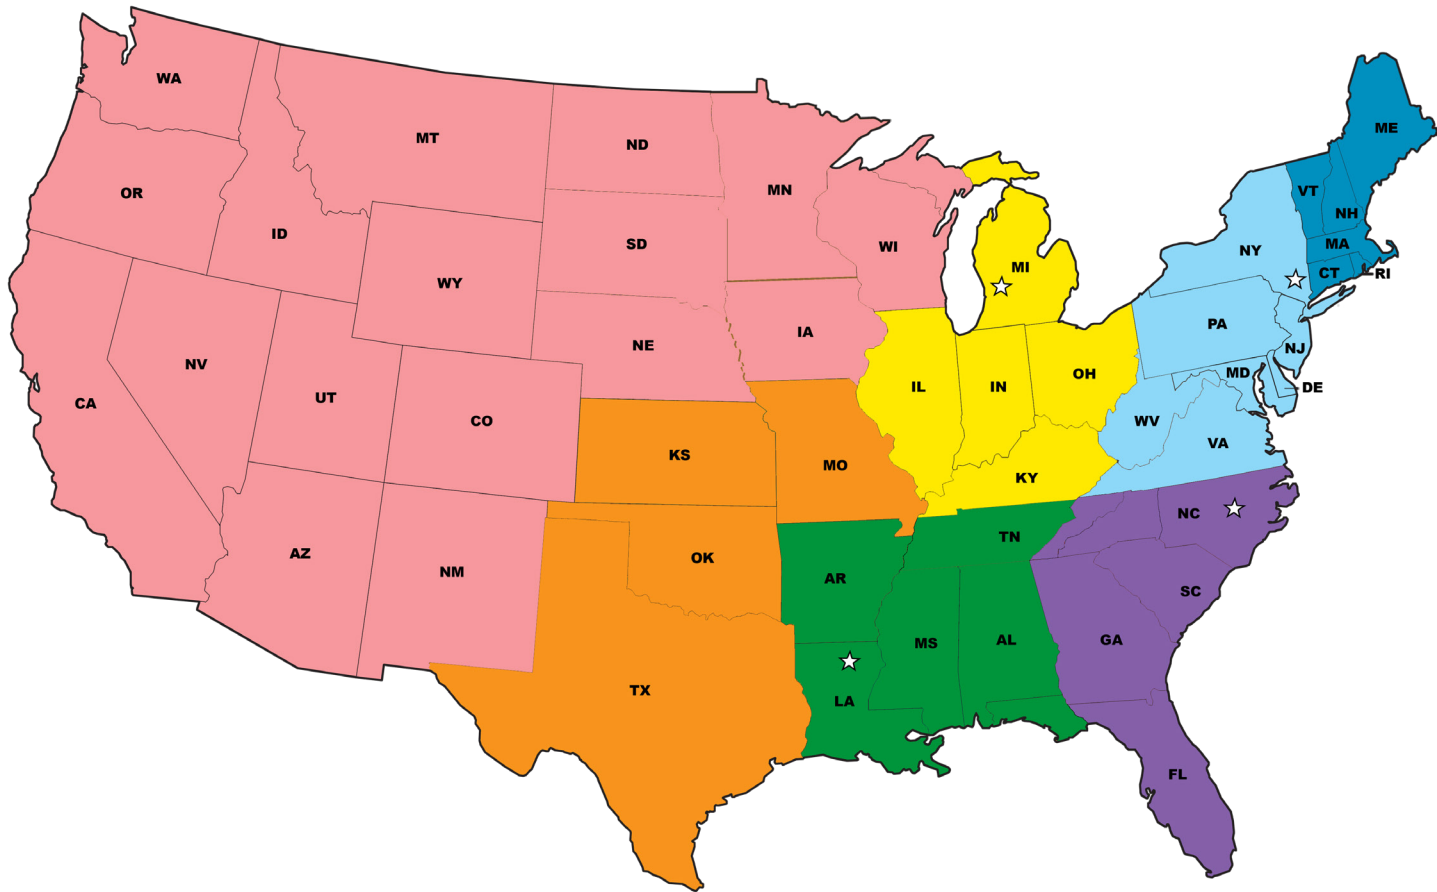

REGION MAP

- **Greg Hudzik**
  Cell: 774-248-0144
  ghudzik@lbmadvantage.com
  }
  NE
- **Kate Weissmann**
  Cell: 845-629-0509
  kweissmann@lbmadvantage.com
  }
- **Joe Myers**
  Cell: 616-502-9315
  jmyers@lbmadvantage.com
  —
  MW
- **Tim Johnson**
  Cell: 919-915-9216
  tjohnson@lbmadvantage.com
  —
  SE
- **Bob Carson**
  Cell: 845-220-6904
  bcarson@lbmadvantage.com
  }
  SW
- **David Knight**
  Cell: 601-441-4880
  dknight@lbmadvantage.com
  }
- **Dan Ohmer**
  Cell: 845-214-7635
  dohmer@lbmadvantage.com
  —
  W

LBM Advantage

555 Hudson Valley Ave, Suite 200
New Windsor NY 12553

5465 Executive Parkway SE
Grand Rapids MI 49512

1900 North 18th St, Suite 502
Monroe LA 71201

1801 Wal-Pat Road
Smithfield NC 27577